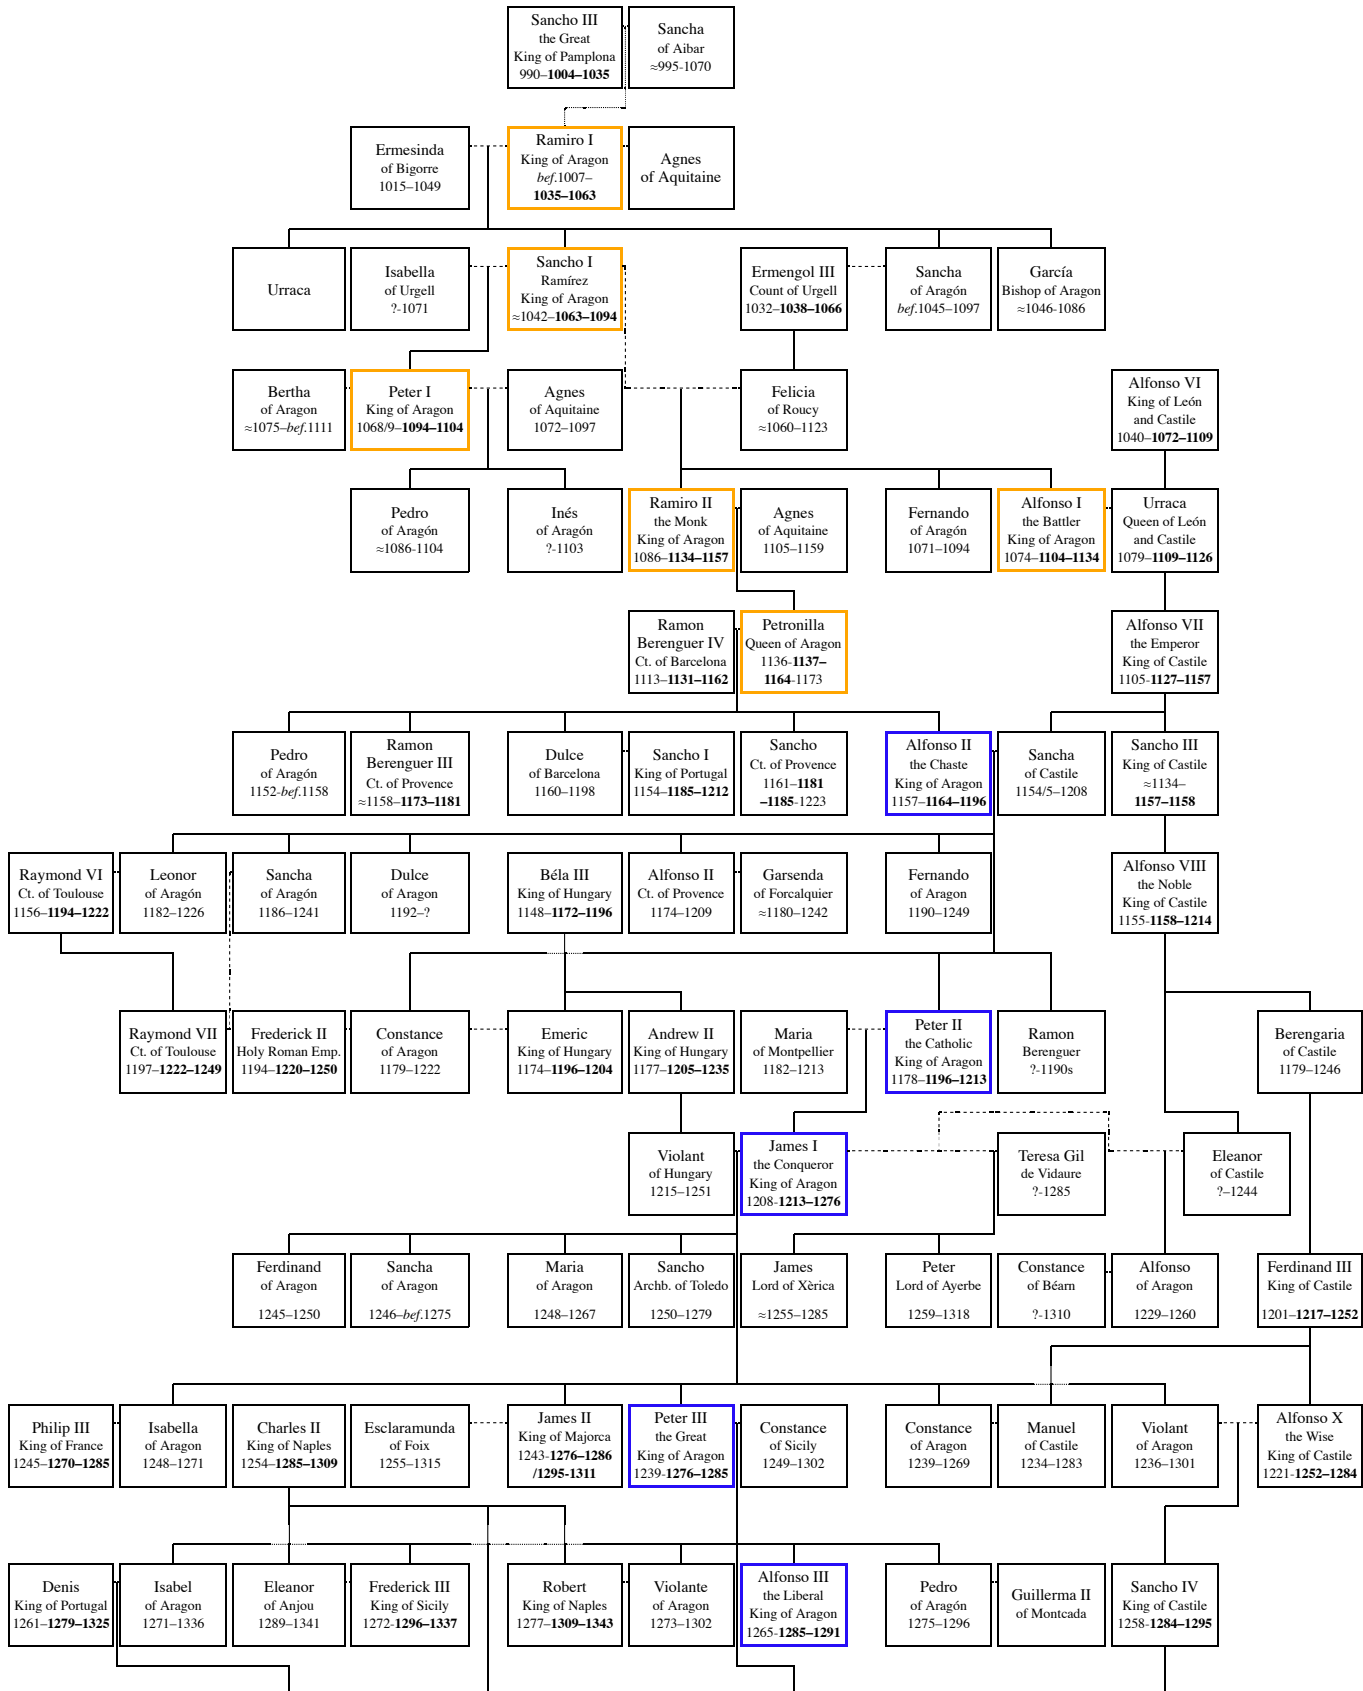

Monarchs of Aragon family tree

From Wikipedia, the free encyclopedia

This is a **family tree** of the **monarchs of the Kingdom of Aragon**.

The colors denote the **monarchs** from the: - House of Jiménez; - House of Barcelona; - House of Trastámara

— — The solid lines denote the legitimate descents

- - - - The dashed lines denote a marriage

· · · · The dotted lines denote the liaisons and illegitimate descents

Retrieved from "https://en.wikipedia.org/w/index.php?title=Monarchs_of_Aragon_family_tree&oldid=733070395"

Categories: Family trees | Crown of Aragon

- This page was last modified on 5 August 2016, at 05:02.
- Text is available under the Creative Commons Attribution-ShareAlike License; additional terms may apply. By using this site, you agree to the Terms of Use and Privacy Policy. Wikipedia® is a registered trademark of the Wikimedia Foundation, Inc., a non-profit organization.