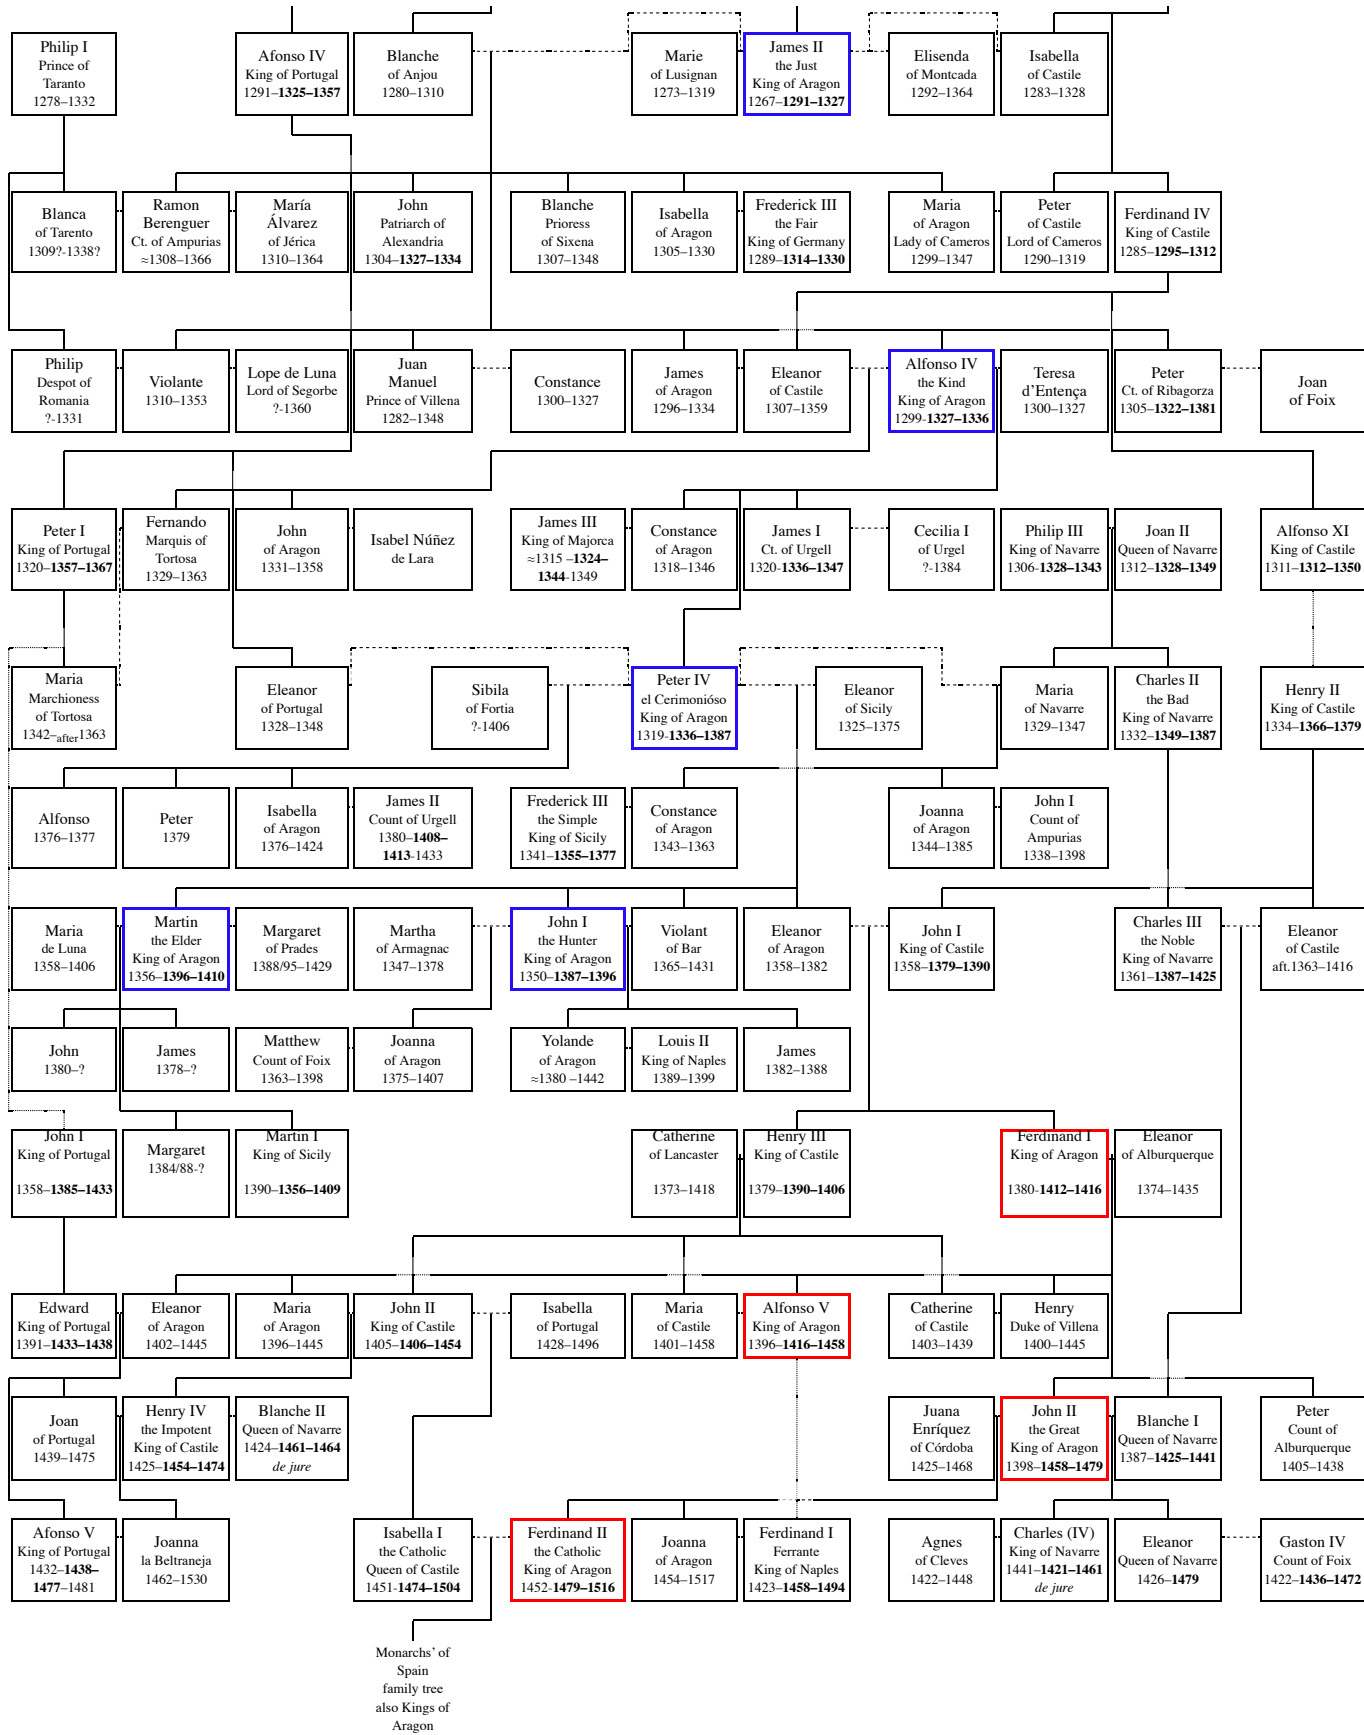

Monarchs of Aragon family tree

From Wikipedia, the free encyclopedia

This is a **family tree** of the **monarchs of the Kingdom of Aragon**.

The colors denote the **monarchs** from the: - House of Jiménez; - House of Barcelona; - House of Trastámara

— — The solid lines denote the legitimate descents

- - - - The dashed lines denote a marriage

· · · · The dotted lines denote the liaisons and illegitimate descents

Retrieved from "https://en.wikipedia.org/w/index.php?title=Monarchs_of_Aragon_family_tree&oldid=733070395"

Categories: Family trees | Crown of Aragon

- This page was last modified on 5 August 2016, at 05:02.
- Text is available under the Creative Commons Attribution-ShareAlike License; additional terms may apply. By using this site, you agree to the Terms of Use and Privacy Policy. Wikipedia® is a registered trademark of the Wikimedia Foundation, Inc., a non-profit organization.